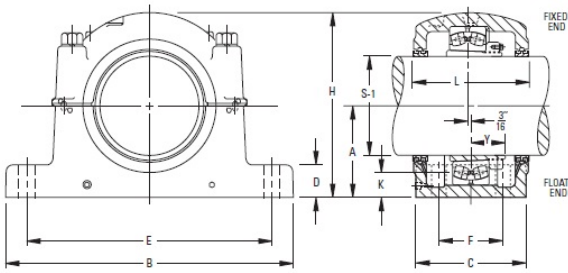

Bearing No. SAF 23044K 7/13/16

|                           |                   |
|---------------------------|-------------------|
| Weight                    | 21.6250 in        |
| Bearing Number            | LOR 165           |
| Housing Construction      | Triple Ring Seal  |
| UPC Code                  | SAF044K x 7-13/16 |
| Shaft Size Type           | 15.6875 in        |
| Full Timken Part Number   | SAF23044K7-13/16  |
| Locking Style             | 4.50 in           |
| Y2 - Geometry Factor      | 24.3750 in        |
| Y1 - Geometry Factor      | 7 13/16 in        |
| Shaft Tolerance           | 3.1250 in         |
| Shaft Size                | 7.500 in          |
| Pre Install Clearance Min | 4                 |
| Pre Install Clearance Max | 1.250 in          |