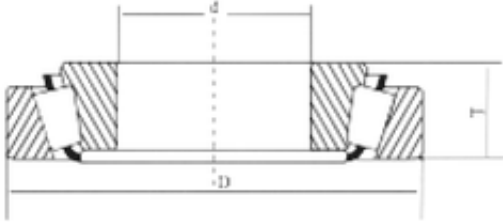

Bearing No. 30302

D	42 mm
d	15 mm
T	14,25 mm
Size (mm)	15x42x14.25
Width (mm)	14,25
Bearing number	30302
Bore Diameter (mm)	15
Outer Diameter (mm)	42