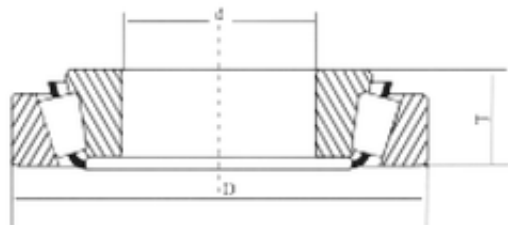

Bearing No. 30224

D	215 mm
d	120 mm
T	43,5 mm
Size (mm)	120x215x43.5
Width (mm)	43,5
Bearing number	30224
Bore Diameter (mm)	120
Outer Diameter (mm)	215