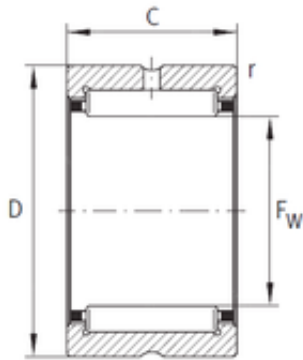

Bearing No. RNA4832-XL

D	200 mm
C	40 mm
Fw	175 mm
r min.	1,1 mm
Weight	1,7 Kg
Size (mm)	175x200x40
Width (mm)	40
Bearing number	RNA4832-XL
Reference speed	1 700 r/min
Bore Diameter (mm)	175
Outer Diameter (mm)	200
Fatigue load limit (Pu)	66
Basic dynamic load rating (C)	181 kN
Basic static load rating (C0)	435 kN