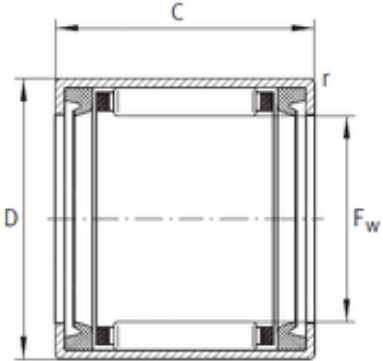

Bearing No. F-53082.1

D	20 mm
d	14 mm
C	31 mm
Size (mm)	14x20x31
Width (mm)	31
Bearing number	F-53082.1
Bore Diameter (mm)	14
Outer Diameter (mm)	20