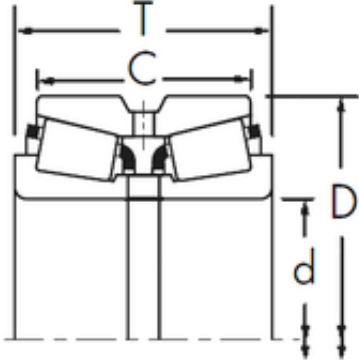

Bearing No. 27875/27820D+X2S-27875

D	80,035 mm
d	34,925 mm
T	57,15 mm
C	44,958 mm
R	0,8 mm
r	0,8 mm
Size (mm)	34.925x80.035x57.15
Width (mm)	57,15
Bearing number	27875/27820D+X2S-27875
Bore Diameter (mm)	34,925
Outer Diameter (mm)	80,035