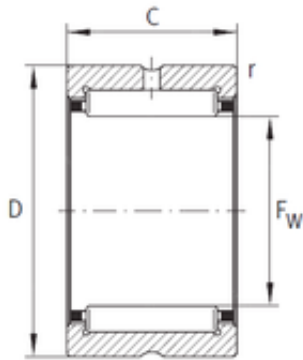

**Bearing No. RNA4924-XL**

D	165 mm
C	45 mm
Fw	135 mm
r min.	1,1 mm
Weight	1,86 Kg
Size (mm)	135x165x45
Width (mm)	45
Bearing number	RNA4924-XL
Reference speed	2 300 r/min
Bore Diameter (mm)	135
Outer Diameter (mm)	165
Fatigue load limit (Pu)	64
Basic dynamic load rating (C)	205 kN
Basic static load rating (C0)	390 kN