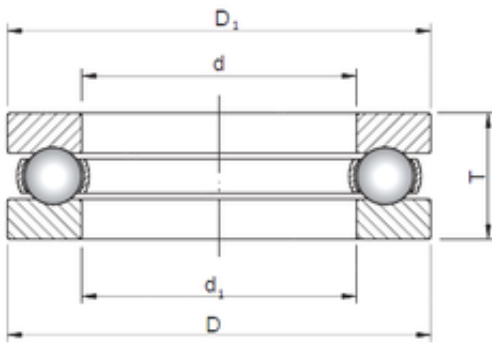

Bearing No. 51428

d	140 mm
D	280 mm
T	112 mm
d1	144 mm
D1	280 mm
Weight	33,9 Kg
Bearing number	51428
Bore Diameter (mm)	140
Outer Diameter (mm)	280
(Grease) Lubrication Speed	450 r/min
Basic dynamic load rating (C)	520 kN
Basic static load rating (C0)	1680 kN