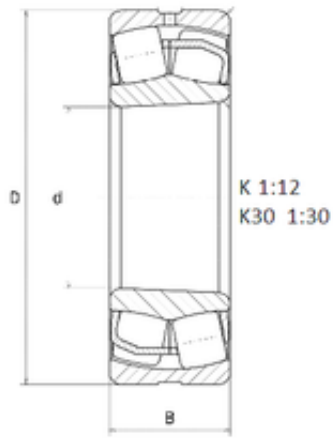

Bearing No. 22308EG15KW33

D	90,000 mm
d	40,000 mm
B	33,000 mm
C	33,000 mm
Size (mm)	40x90x33
Width (mm)	33,000
Bearing number	22308EG15KW33
Bore Diameter (mm)	40,000
Outer Diameter (mm)	90,000