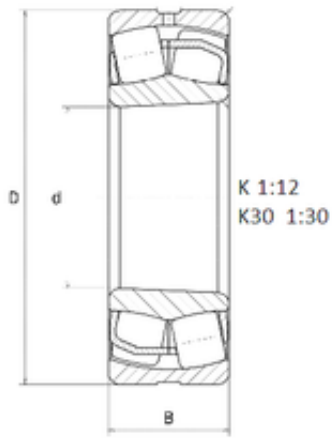

Bearing No. 22308EAKW33

D	90,000 mm
d	40,000 mm
B	33,000 mm
C	33,000 mm
Size (mm)	40x90x33
Width (mm)	33,000
Bearing number	22308EAKW33
Bore Diameter (mm)	40,000
Outer Diameter (mm)	90,000