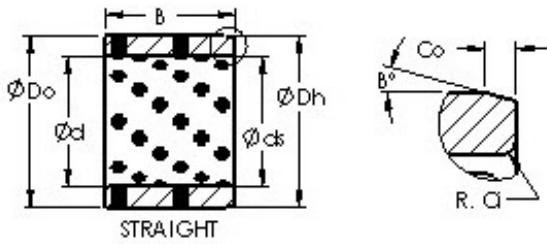

Bearing No. AST650 506270

Material	Cast bronze with solid lubricant inserts.
Bearing Type	straight
Bearing number	AST650 506270
Bore Diameter (mm)	50
Outer Diameter (mm)	62
OD Chamfer Length (Co)	2.000
ID Chamfer Length (Ci)	1.200
Shaft Dia., Nominal (d)	50.0000
ID Chamfer Angle (B deg.)	15
Bearing Length, Nominal (B)	70.000
Bearing Bore after Mounting (di)	50 +0.050 / +0.025
Bearing Outside Diameter, Nominal(Do)	62.000
Housing Bore Dia. (Dh) - 62 +0.030 / -0	62 +0.030 / 0
Bearing Outside Diameter Tolerance (Do tol.)	62 +0.030 / +0.011
Bearing Length Tolerance (B tol.) - -0.10 / -0.30	0.10 / 0.30