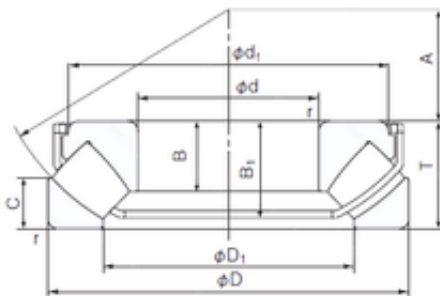

Bearing No. 29422EX

A	69 mm
B	48 mm
C	35 mm
d	110 mm
D	230 mm
T	73 mm
D1	153,4 mm
B1	64,4 mm
d1	199,6 mm
Width	73 mm
r min.	3 mm
Weight	14 Kg
Da (max)	190 mm
ra (max)	2.5 mm
Category	Roller Bearings
da (min)	165 mm
Bore Size	110 mm
db2 (max)	120 mm
Bore Type	Cylindrical Bore
db1 (max)	119.5 mm
Enclosure	Open
Inventory	0.0
Size (mm)	110x230x73
Width (mm)	73
Product Group	B04311
Configuration	Single Row
Bearing number	29422EX
Outside Diameter	230 mm
Manufacturer Name	NACHI
Weight / Kilogram	14.01

Bore Diameter (mm)	110
Static Load Rating	3,150,000 N
Outer Diameter (mm)	230
Dynamic Load Rating	1,060,000 N
Minimum Buy Quantity	N/A
Limiting Speed - Oil	1,500 rpm
Fillet Radius/Chamfer	3 mm
Limiting Speed - Grease	950 rpm
(Grease) Lubrication Speed	950 r/min
Basic dynamic load rating (C)	1060 kN
Basic static load rating (C0)	3150 kN