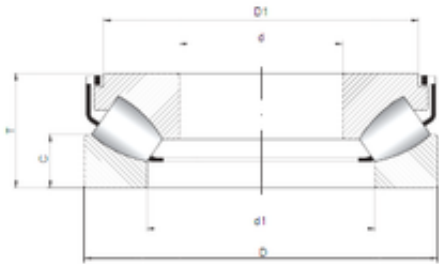

**Bearing No. 294/670 M**

d	670 mm
D	1150 mm
T	290 mm
C	141 mm
d1	864 mm
D1	1045 mm
Weight	1260 Kg
Bearing number	294/670 M
Bore Diameter (mm)	670
Outer Diameter (mm)	1150
(Grease) Lubrication Speed	200 r/min
Basic dynamic load rating (C)	15400 kN
Basic static load rating (C0)	68000 kN