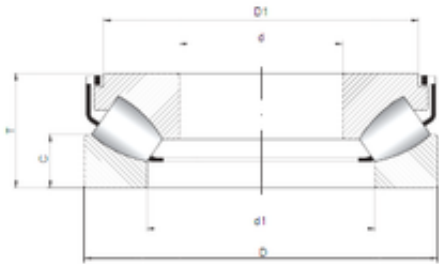

Bearing No. 29396 M

d	480 mm
D	730 mm
T	150 mm
C	72 mm
d1	590 mm
D1	705 mm
Weight	204 Kg
Bearing number	29396 M
Bore Diameter (mm)	480
Outer Diameter (mm)	730
(Grease) Lubrication Speed	350 r/min
Basic dynamic load rating (C)	4370 kN
Basic static load rating (C0)	19600 kN