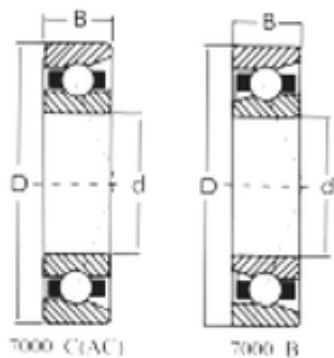

### Bearing No. 7309AC

D	100 mm
d	45 mm
B	25 mm
C	25 mm
Size (mm)	45x100x25
Width (mm)	25
Bearing number	7309AC
Bore Diameter (mm)	45
Outer Diameter (mm)	100