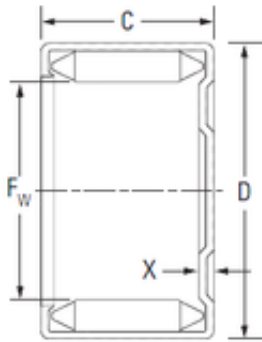

Bearing No. M22121

D	41.275 mm
C	19.050 mm
x	2.29 mm
b	16.5 mm
Fw	34.925 mm
Weight	0,049 Kg
Size (mm)	34.925x41.275x19.050
Width (mm)	19.050
Bearing number	M22121
Bore Diameter (mm)	34.925
Outer Diameter (mm)	41.275
Basic dynamic load rating (C)	25.4 kN
Basic static load rating (C0)	70.1 kN