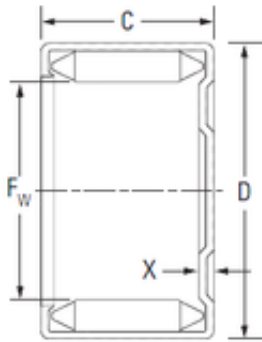

Bearing No. MH33161

D	64.294 mm
C	25.400 mm
x	3.56 mm
b	21.8 mm
Fw	52.388 mm
Weight	0,181 Kg
Size (mm)	52.388x64.294x25.400
Width (mm)	25.400
Bearing number	MH33161
Bore Diameter (mm)	52.388
Outer Diameter (mm)	64.294
Basic dynamic load rating (C)	57.2 kN
Basic static load rating (C0)	131 kN