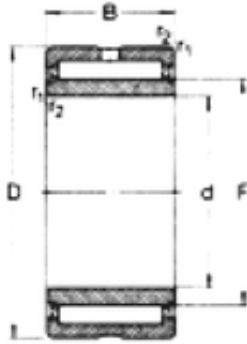

Bearing No. NA4908-2RS

D	62 mm
d	40 mm
B	22 mm
C	22 mm
Size (mm)	40x62x22
Width (mm)	22
Bearing number	NA4908-2RS
Bore Diameter (mm)	40
Outer Diameter (mm)	62