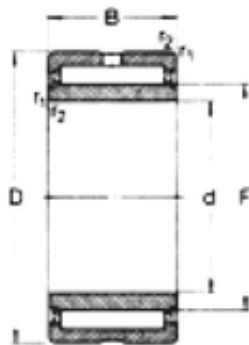

### Bearing No. NA4908

D	62 mm
d	40 mm
B	22 mm
C	22 mm
Size (mm)	40x62x22
Width (mm)	22
Bearing number	NA4908
Bore Diameter (mm)	40
Outer Diameter (mm)	62