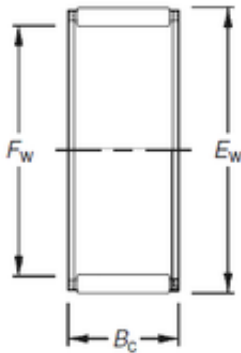

**Bearing No. K38X43X27**

Fw	38 mm
Ew	43 mm
Bc	27 mm
Weight	0,041 Kg
Bearing number	K38X43X27
Bore Diameter (mm)	38
Outer Diameter (mm)	43
(Grease) Lubrication Speed	7300 r/min
Basic dynamic load rating (C)	31,9 kN
Basic static load rating (C0)	67 kN