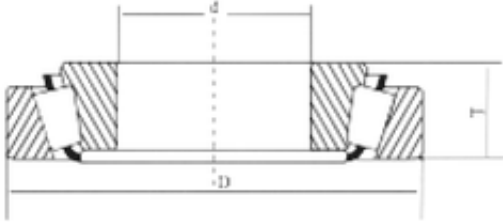

Bearing No. 33210

D	90 mm
d	50 mm
T	32 mm
Size (mm)	50x90x32
Width (mm)	32
Bearing number	33210
Bore Diameter (mm)	50
Outer Diameter (mm)	90