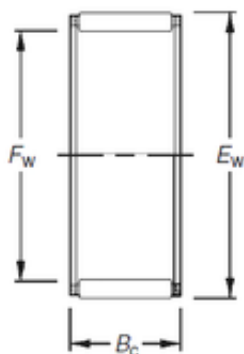

Bearing No. K25X32X16BE

Fw	25 mm
Ew	32 mm
Bc	16 mm
Weight	0,022 Kg
Bearing number	K25X32X16BE
Bore Diameter (mm)	25
Outer Diameter (mm)	32
Basic dynamic load rating (C)	19,2 kN