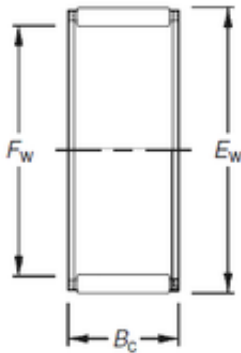

**Bearing No. K25X32X16**

|                               |             |
|-------------------------------|-------------|
| Fw                            | 25 mm       |
| Ew                            | 32 mm       |
| Bc                            | 16 mm       |
| Weight                        | 0,027 Kg    |
| Bearing number                | K25X32X16   |
| Bore Diameter (mm)            | 25          |
| Outer Diameter (mm)           | 32          |
| (Grease) Lubrication Speed    | 12000 r/min |
| Basic dynamic load rating (C) | 19,8 kN     |
| Basic static load rating (C0) | 25,3 kN     |