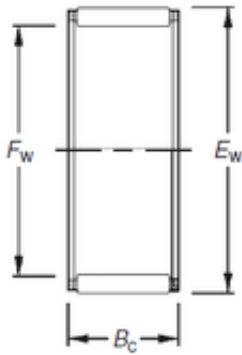

Bearing No. K24X28X13H

Fw	24 mm
Ew	28 mm
Bc	13 mm
Weight	0,01 Kg
Bearing number	K24X28X13H
Bore Diameter (mm)	24
Outer Diameter (mm)	28
(Grease) Lubrication Speed	12000 r/min
Basic dynamic load rating (C)	12,5 kN
Basic static load rating (C0)	20,2 kN