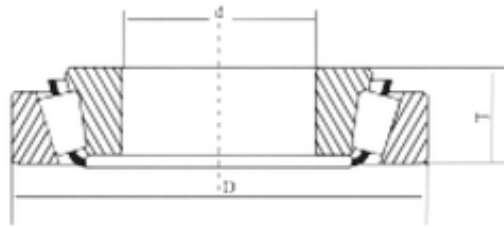

Bearing No. 32308

D	90 mm
d	40 mm
T	35,25 mm
Size (mm)	40x90x35.25
Width (mm)	35,25
Bearing number	32308
Bore Diameter (mm)	40
Outer Diameter (mm)	90